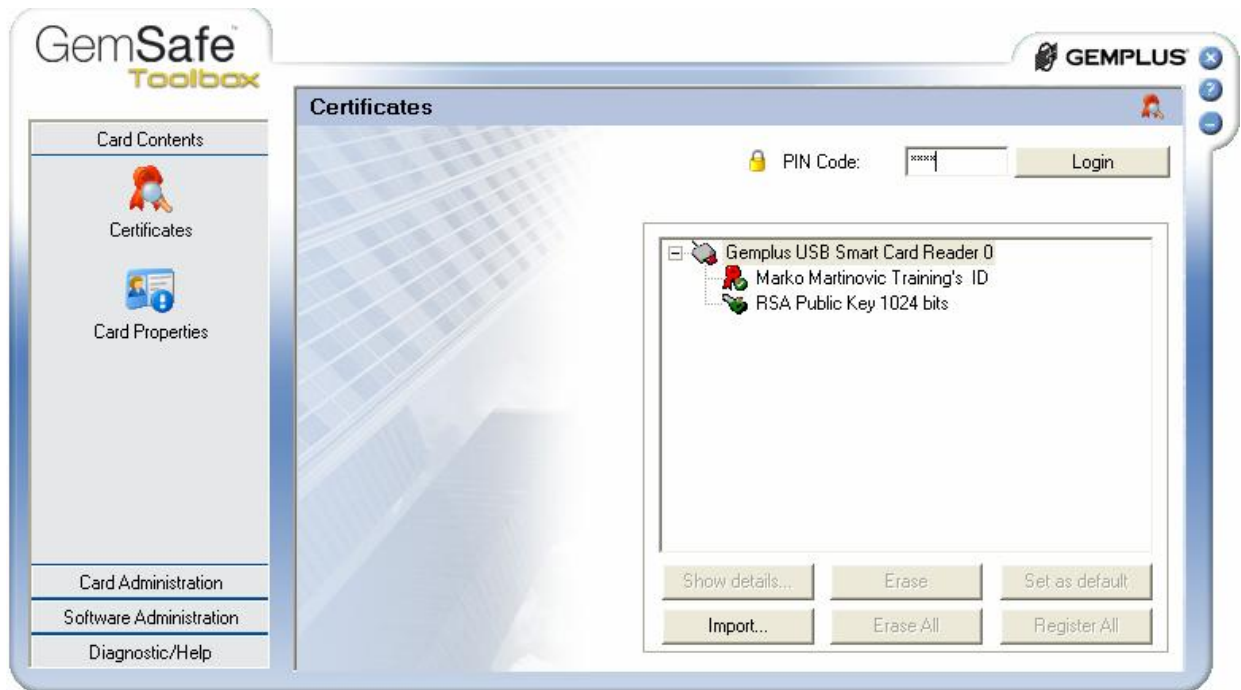

Login. PIN Code PIN