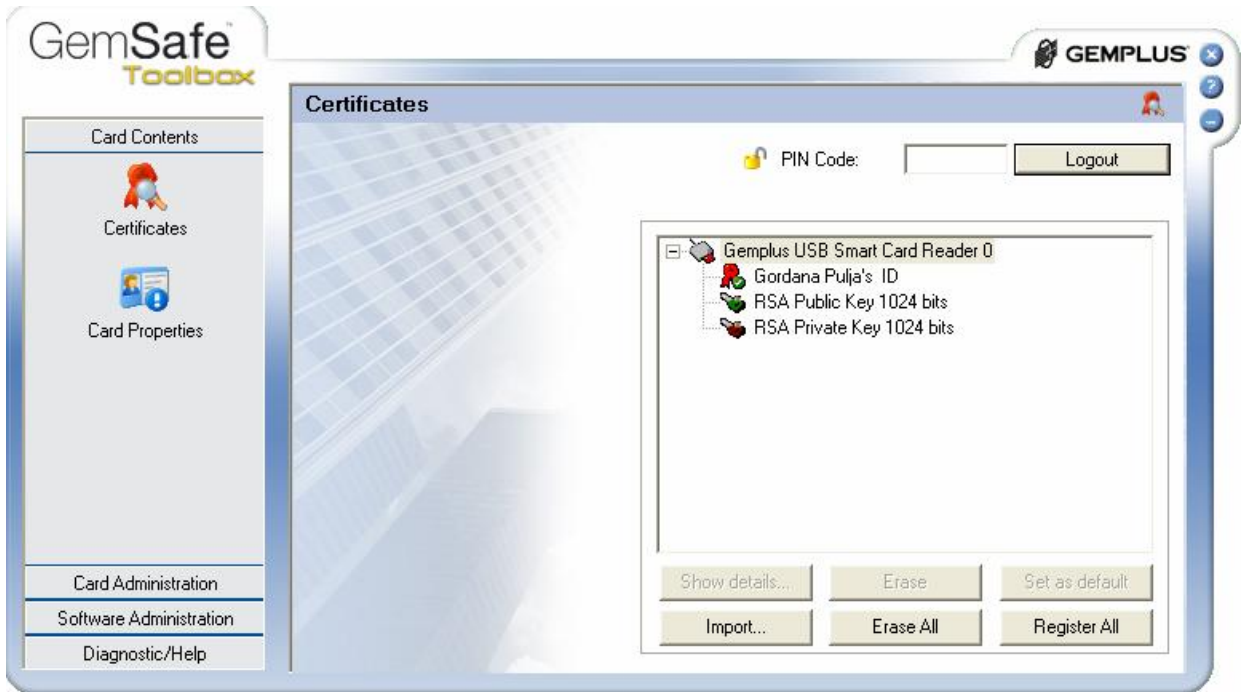

1234.

PIN

PIN

:

GameSafe Toolbox,

Start ->

All Programs -> Gemplus -> GameSafe Toolbox.

Certificates,

:

Login. PIN Code PIN (1234),

:

Card Administration (PIN management,) :

PIN management, :

Next>>.

Old PIN

1234),