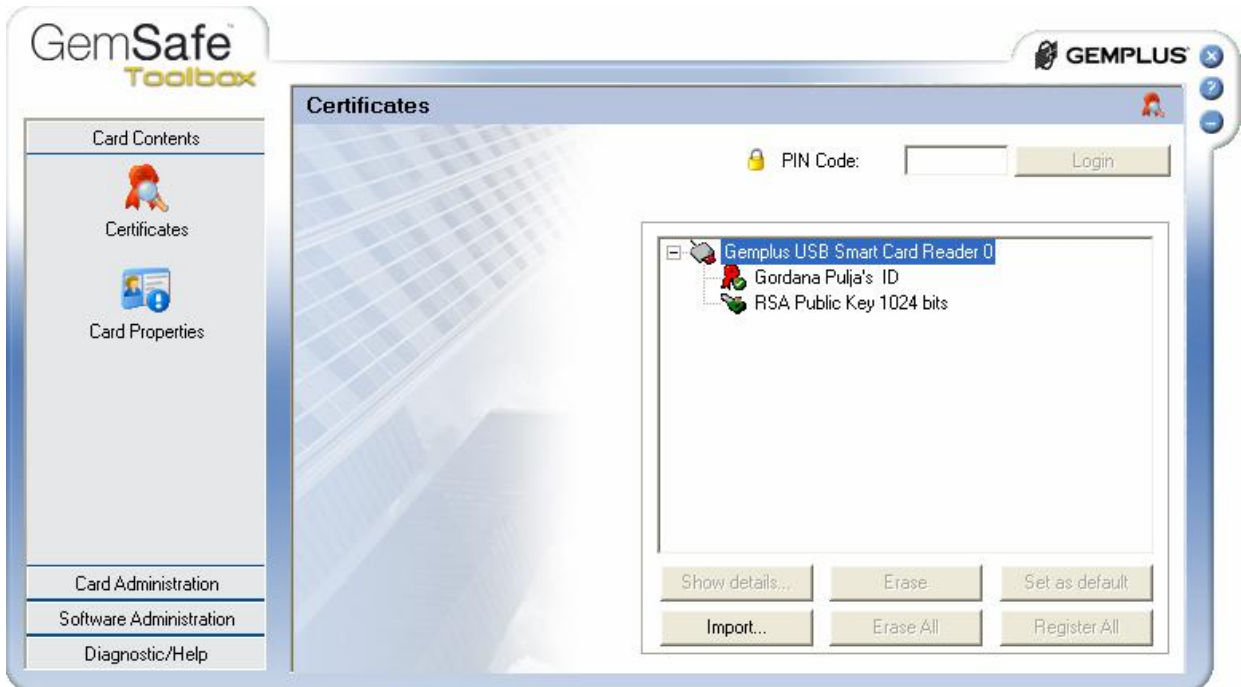

1234.

PIN

PIN

:

GameSafe Toolbox,

Start ->

All Programs -> Gemplus -> GameSafe Toolbox.

Certificates,

:

Login. PIN Code PIN (1234),

:

Card Administration (PIN management,) :

PIN management, :

Next>>.

Old PIN

1234),