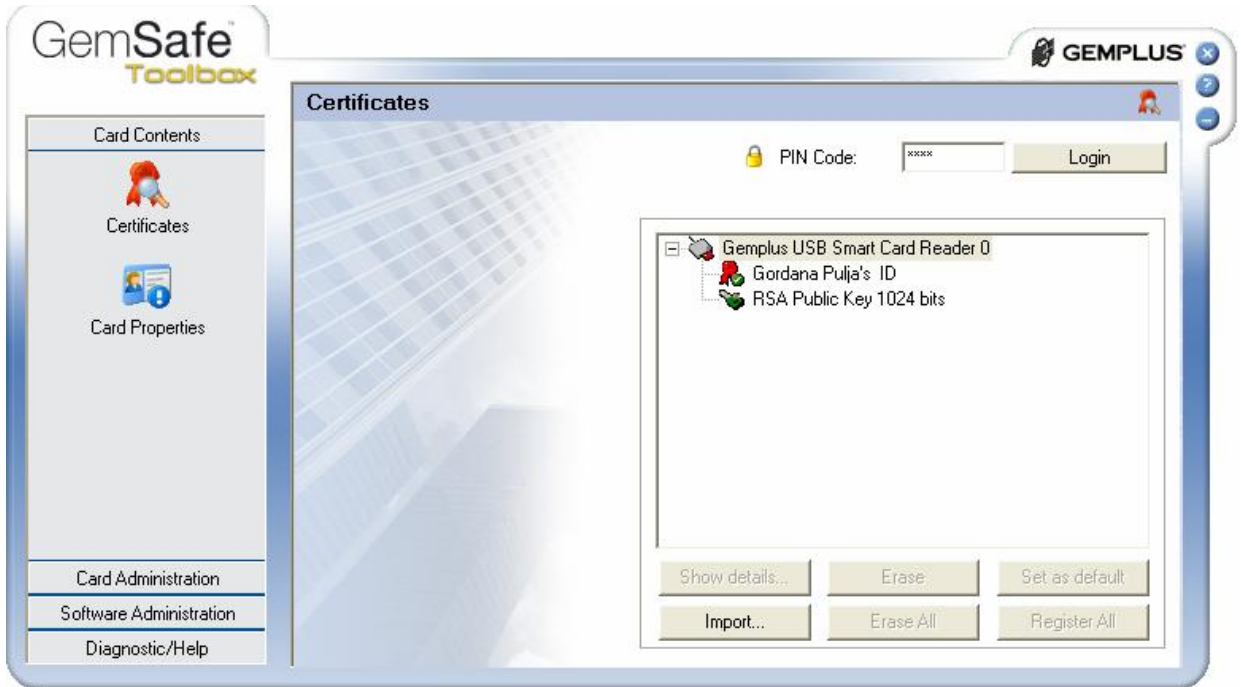

1234.

PIN

PIN

:

GameSafe Toolbox,

Start ->

All Programs -> Gemplus -> GameSafe Toolbox.

Certificates,

:

Login. PIN Code PIN (1234),

:

Card Administration (PIN management,) :

PIN management, :

Next>>.

Old PIN

1234),