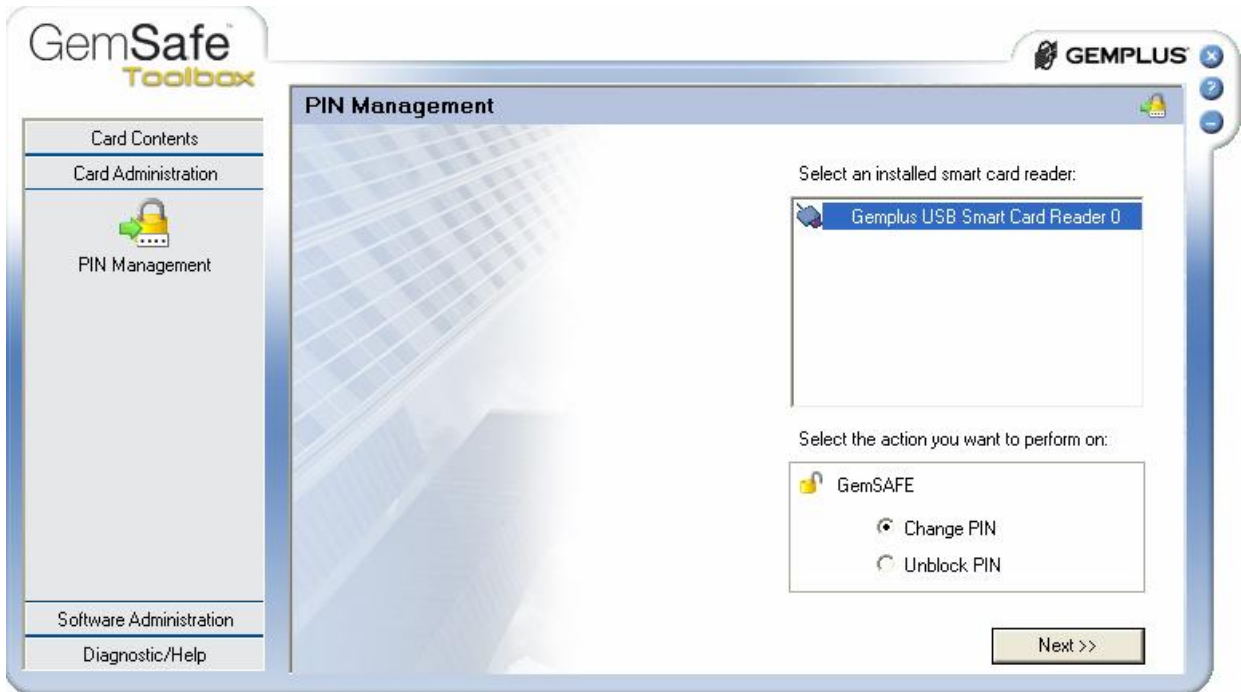

1234.

PIN

PIN

:

GameSafe Toolbox,

Start ->

All Programs -> Gemplus -> GameSafe Toolbox.

Certificates,

:

Login. PIN Code PIN (1234),

:

Card Administration (PIN management,) :

PIN management, :

Next>>.

Old PIN

1234),

PIN

(

New PIN

Confirm New PIN

PIN
PIN

(.

,

).
Policy Rules)