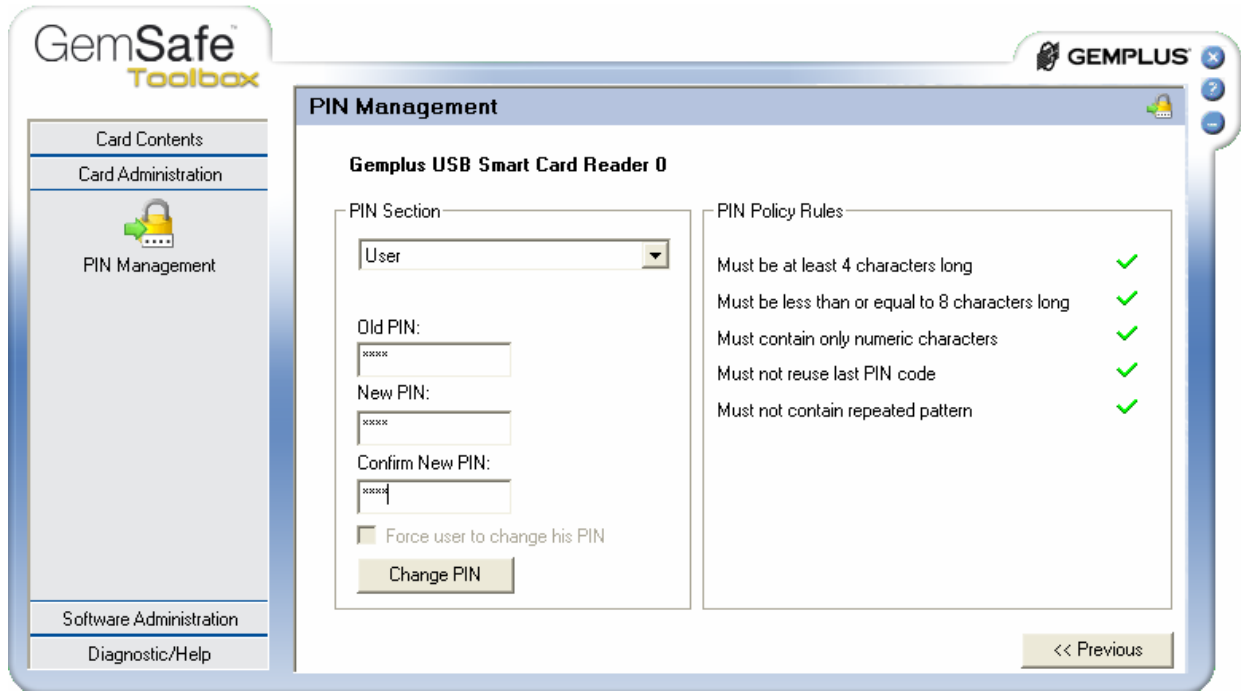

PIN

(

New PIN

Confirm New PIN

PIN
PIN

(.

,

).
Policy Rules)

,
Change PIN,

(PIN

(
Changed,

)
PIN

OK,

:

- Card Contents
- Card Administration
- PIN Management**
- Software Administration
- Diagnostic/Help

PIN Management