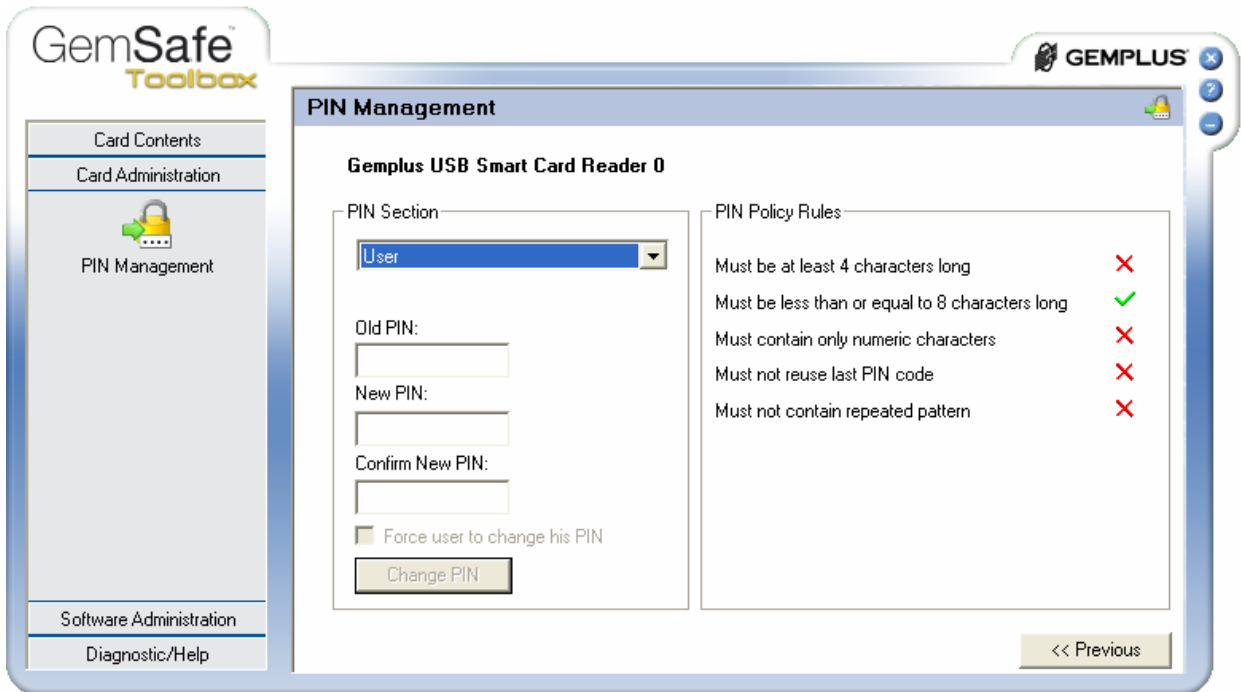

1234.

PIN

PIN

:

GameSafe Toolbox,

Start ->

All Programs -> Gemplus -> GameSafe Toolbox.

Certificates,

:

Login. PIN Code PIN (1234),

:

Card Administration (PIN management,) :

PIN management, :

Next>>.

Old PIN

1234),

PIN

(

New PIN

Confirm New PIN

PIN
PIN

(.

,

).
Policy Rules)