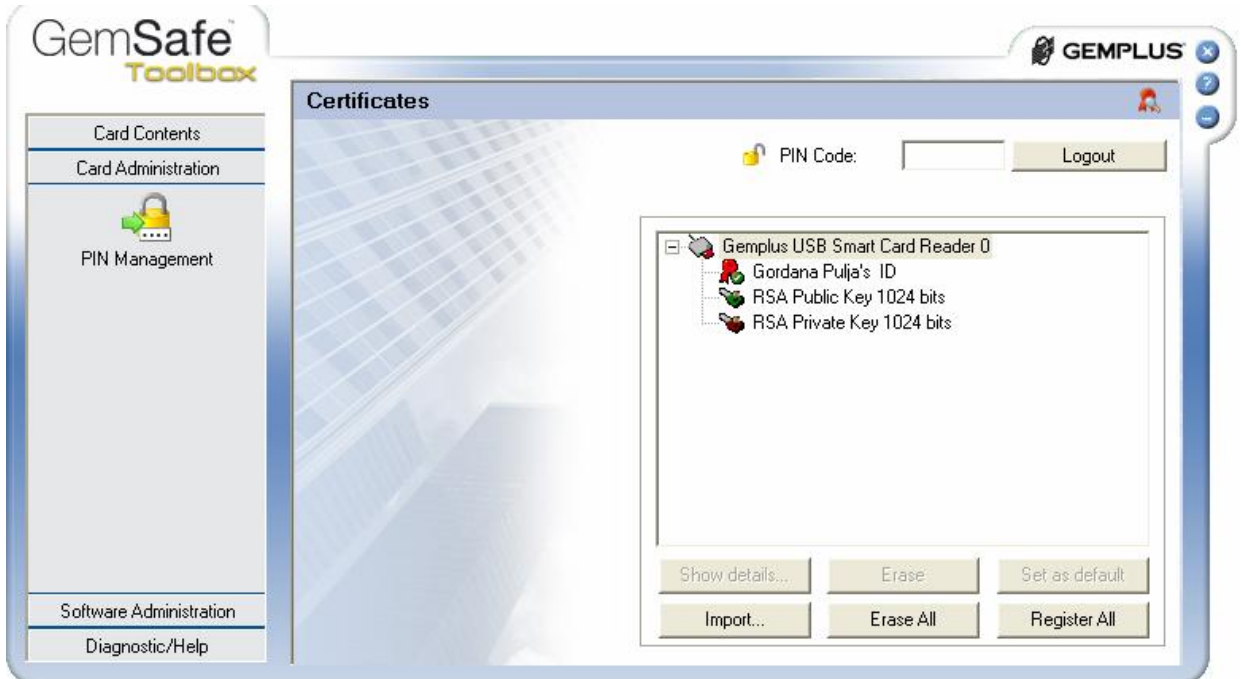

1234.

PIN

PIN

:

GameSafe Toolbox,

Start ->

All Programs -> Gemplus -> GameSafe Toolbox.

Certificates,

:

Login. PIN Code PIN (1234),

:

Card Administration (PIN management,) :

PIN management, :

Next>>.

Old PIN

1234),

PIN

(

New PIN

Confirm New PIN

PIN
PIN

(.

,

).
Policy Rules)