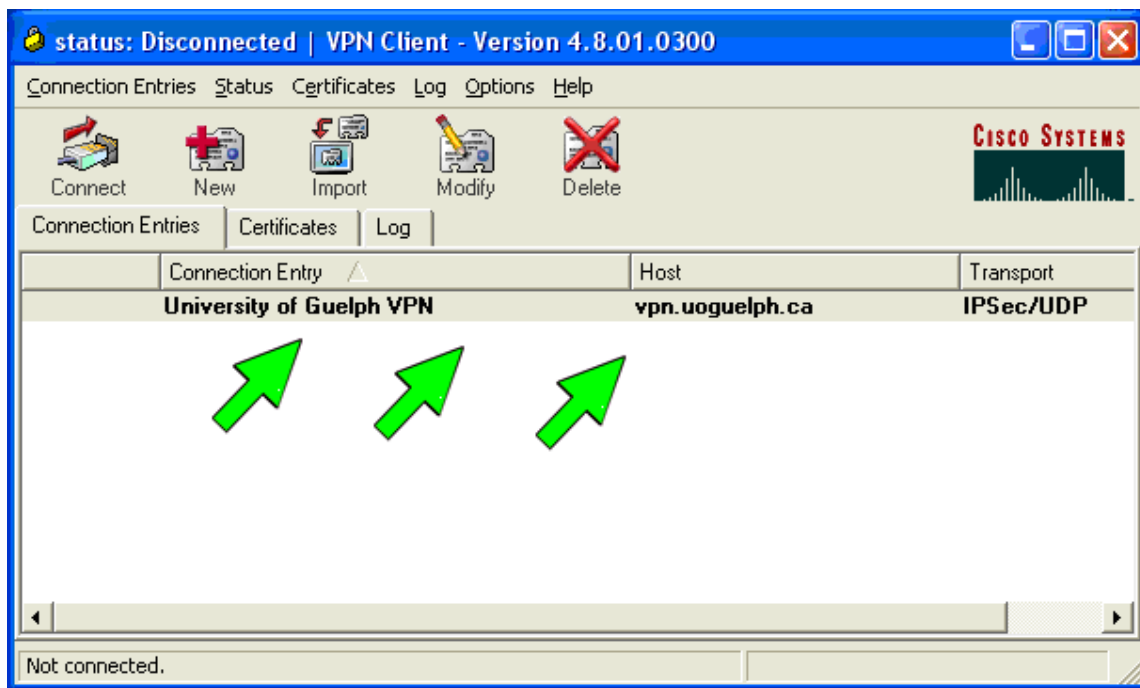

:

, 7-9
. 32-02-370; 32-02-446

FMIS

:

,

Cisco VPN	3
Cisco VPN	3
FMIS	4
QBSW Budget Expenditure Execution	4
Java Warning - Security	6

Cisco VPN

Cisco VPN

Cisco VPN

Start -> All

Programs -> Cisco systems Cisco VPN -> Cisco VPN.

(
) , Connect

:

Username: _____

Password: _____

OK.