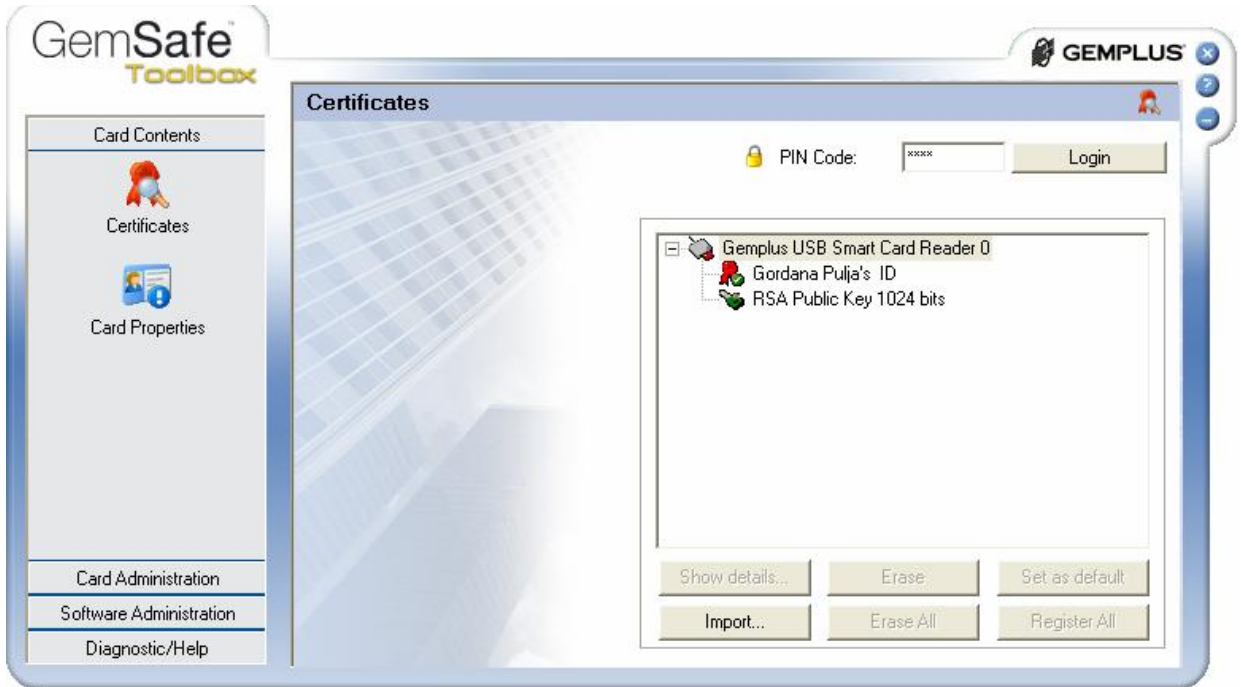

PIN

PIN

(

):

GameSafe Toolbox,

Start -> All

Programs -> Gemplus -> GameSafe Toolbox.

Certificates,

:

Login. PIN Code PIN ,

:

Card Administration (PIN management,) :

PIN management, :

Unblock PIN:

Next >>,

: