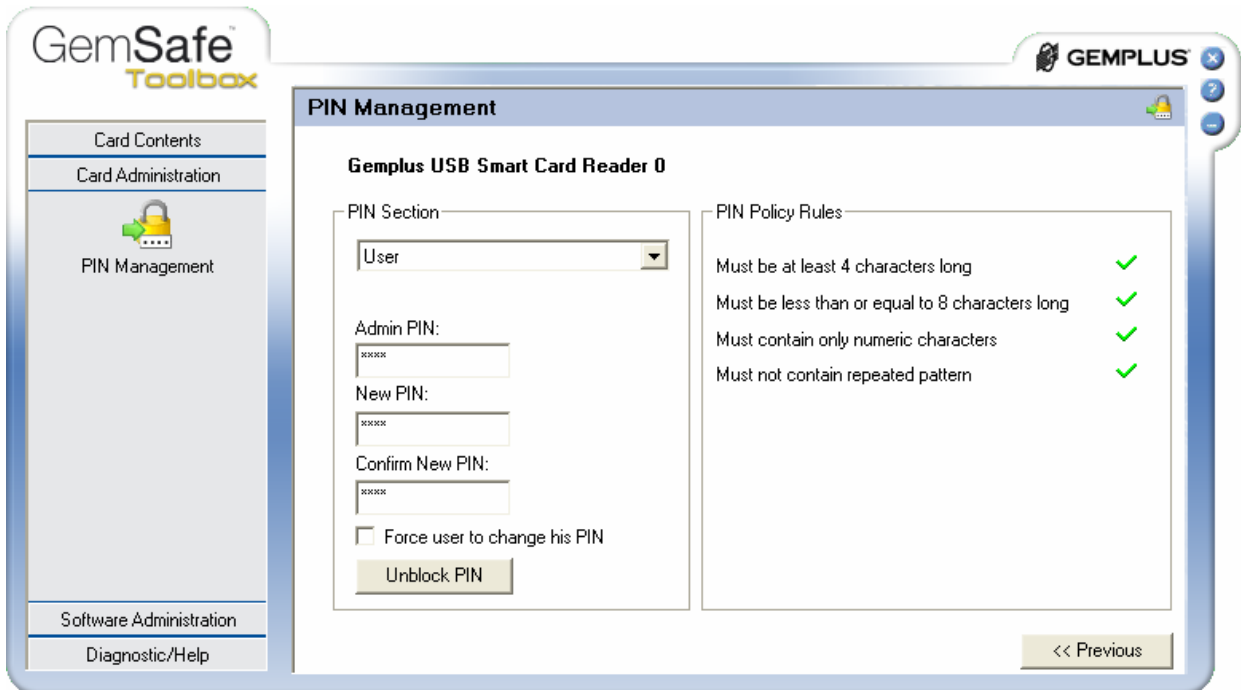

1234, . *Admin PIN* (*PIN*), *New PIN* (*Confirm New PIN*).
PIN (. , *PIN Policy Rules*)
, *Unblock PIN*,