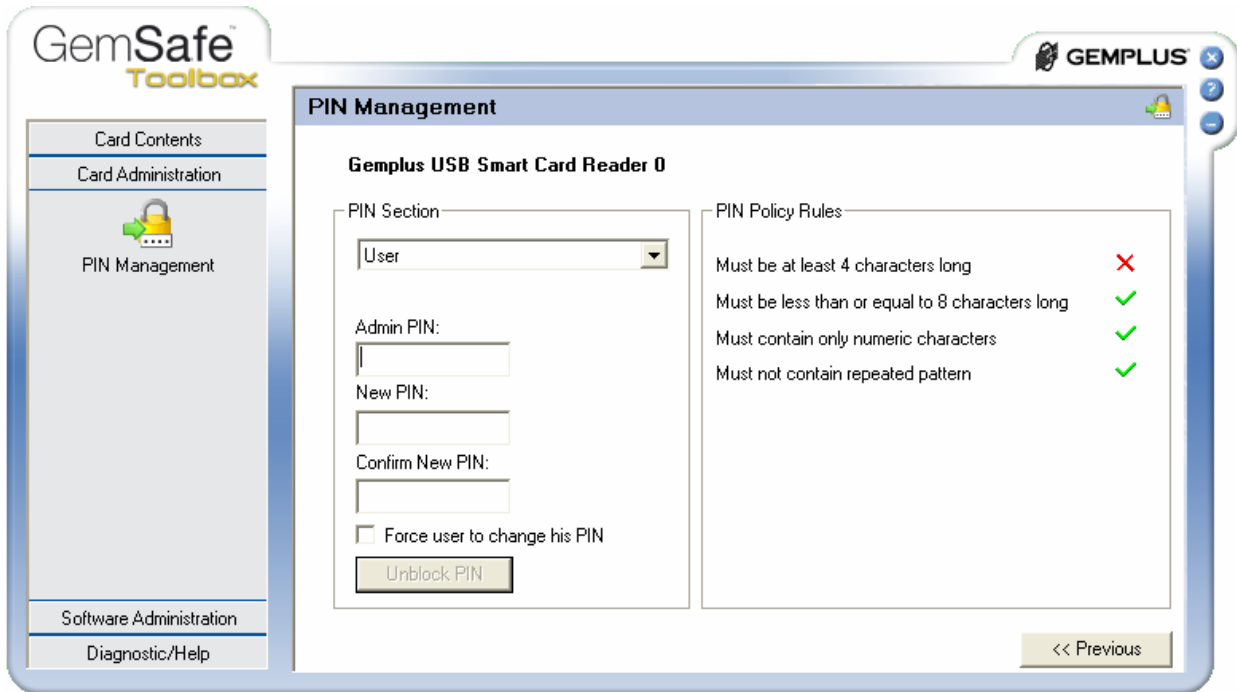

PIN

PIN

(

):

GameSafe Toolbox,

Start -> All

Programs -> Gemplus -> GameSafe Toolbox.

Certificates,

:

Login. PIN Code PIN ,

:

Card Administration (PIN management,) :

PIN management, :

Unblock PIN:

Next >>,

: