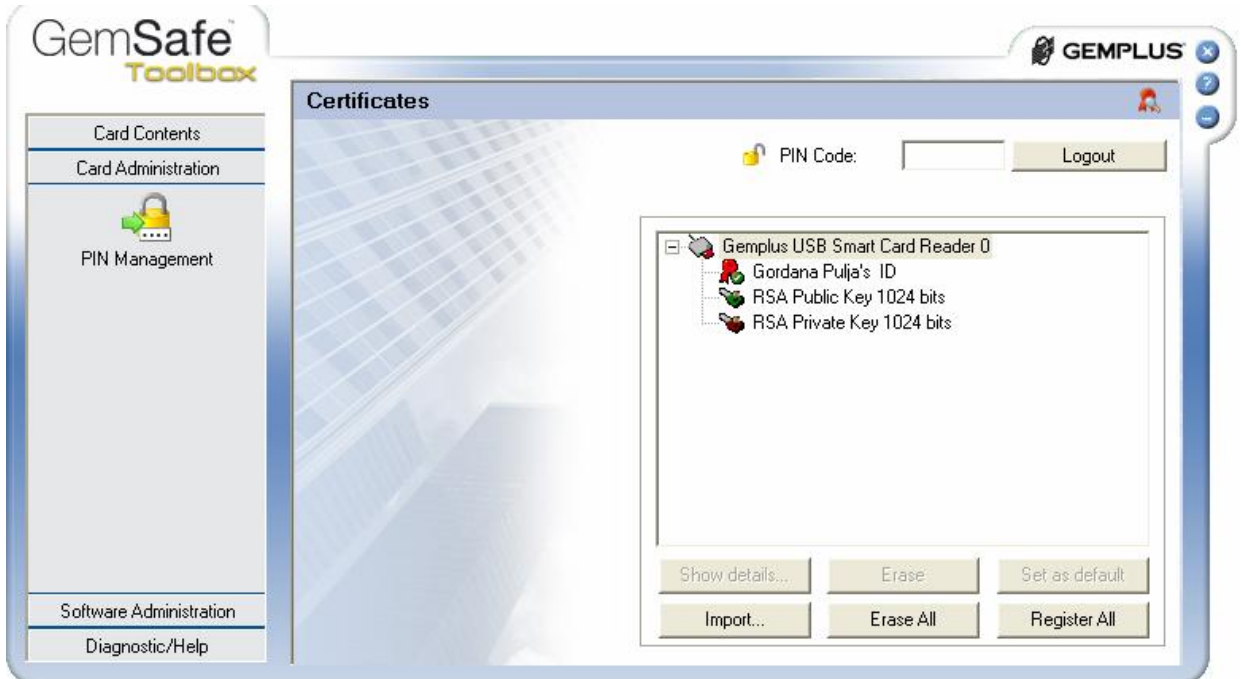

PIN

PIN

(

):

GameSafe Toolbox,

Start -> All

Programs -> Gemplus -> GameSafe Toolbox.

Certificates,

:

Login. PIN Code PIN ,

:

Card Administration (PIN management,) :

PIN management, :

Unblock PIN:

Next >>,

: