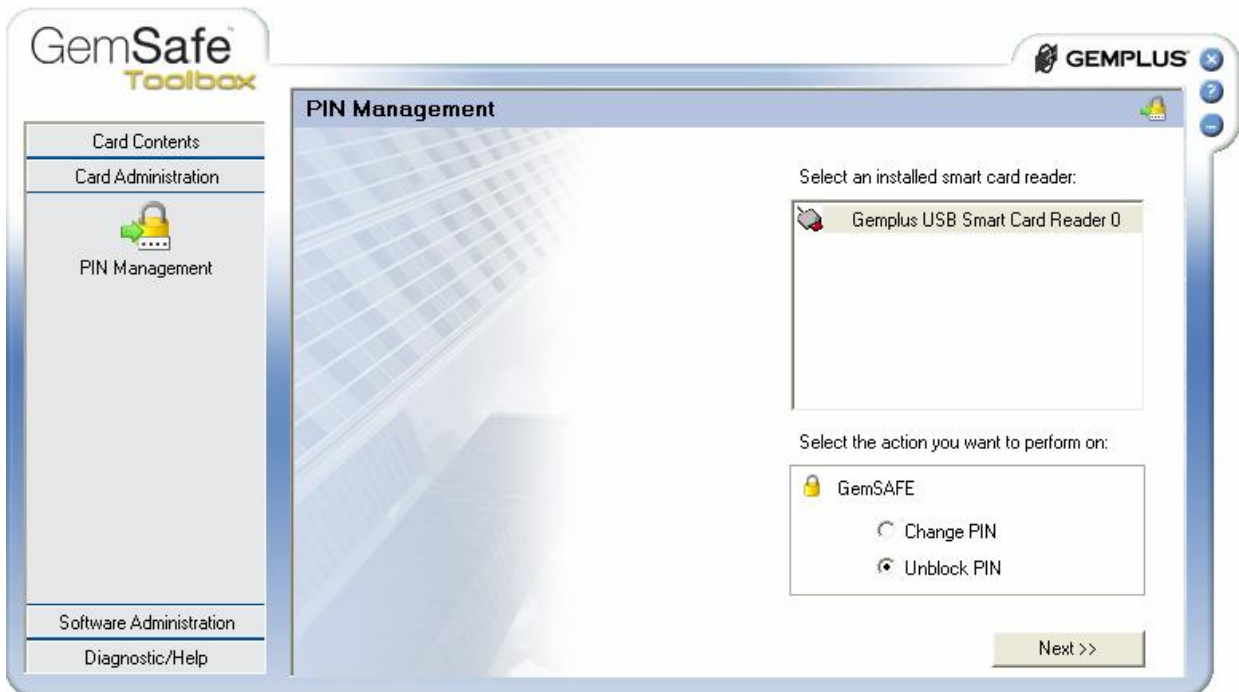

PIN

PIN

(

):

GameSafe Toolbox,

Start -> All

Programs -> Gemplus -> GameSafe Toolbox.

Certificates,

:

Login. PIN Code PIN ,

:

Card Administration (PIN management,) :

PIN management, :

Unblock PIN:

Next >>,

: