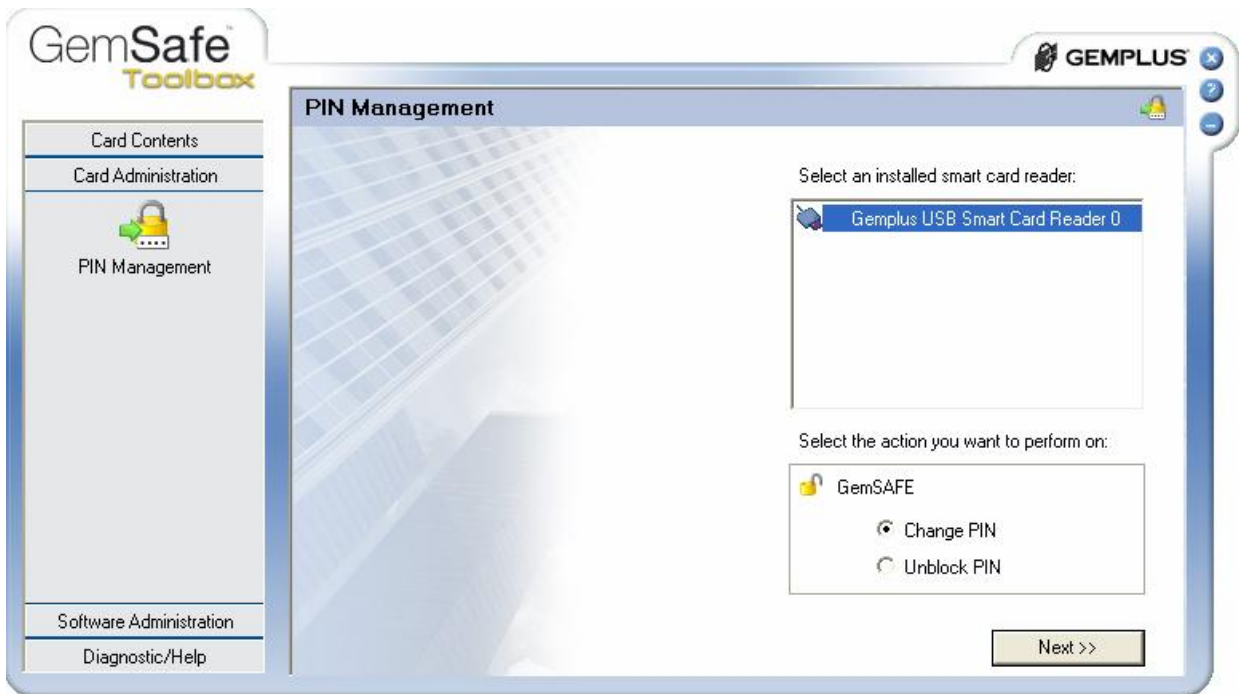

PIN

PIN

(

):

GameSafe Toolbox,

Start -> All

Programs -> Gemplus -> GameSafe Toolbox.

Certificates,

:

Login. PIN Code PIN ,

:

Card Administration (PIN management,) :

PIN management, :

Unblock PIN:

Next >>,

: