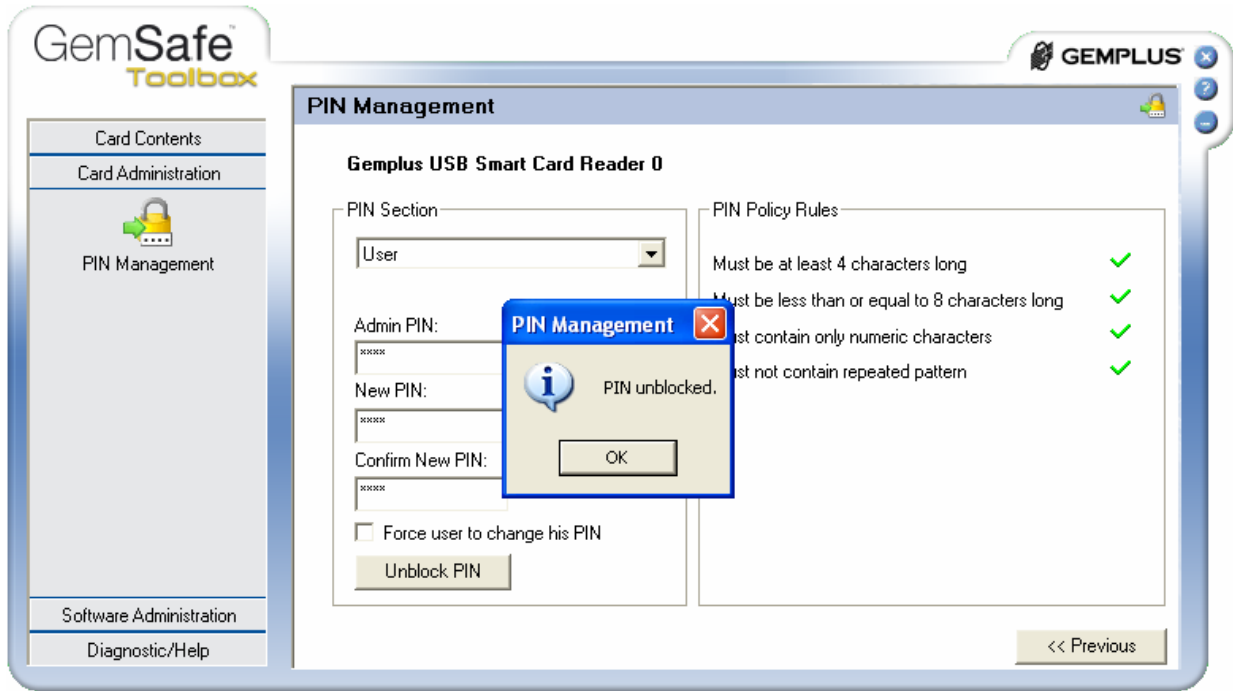

Unblocked,

PIN